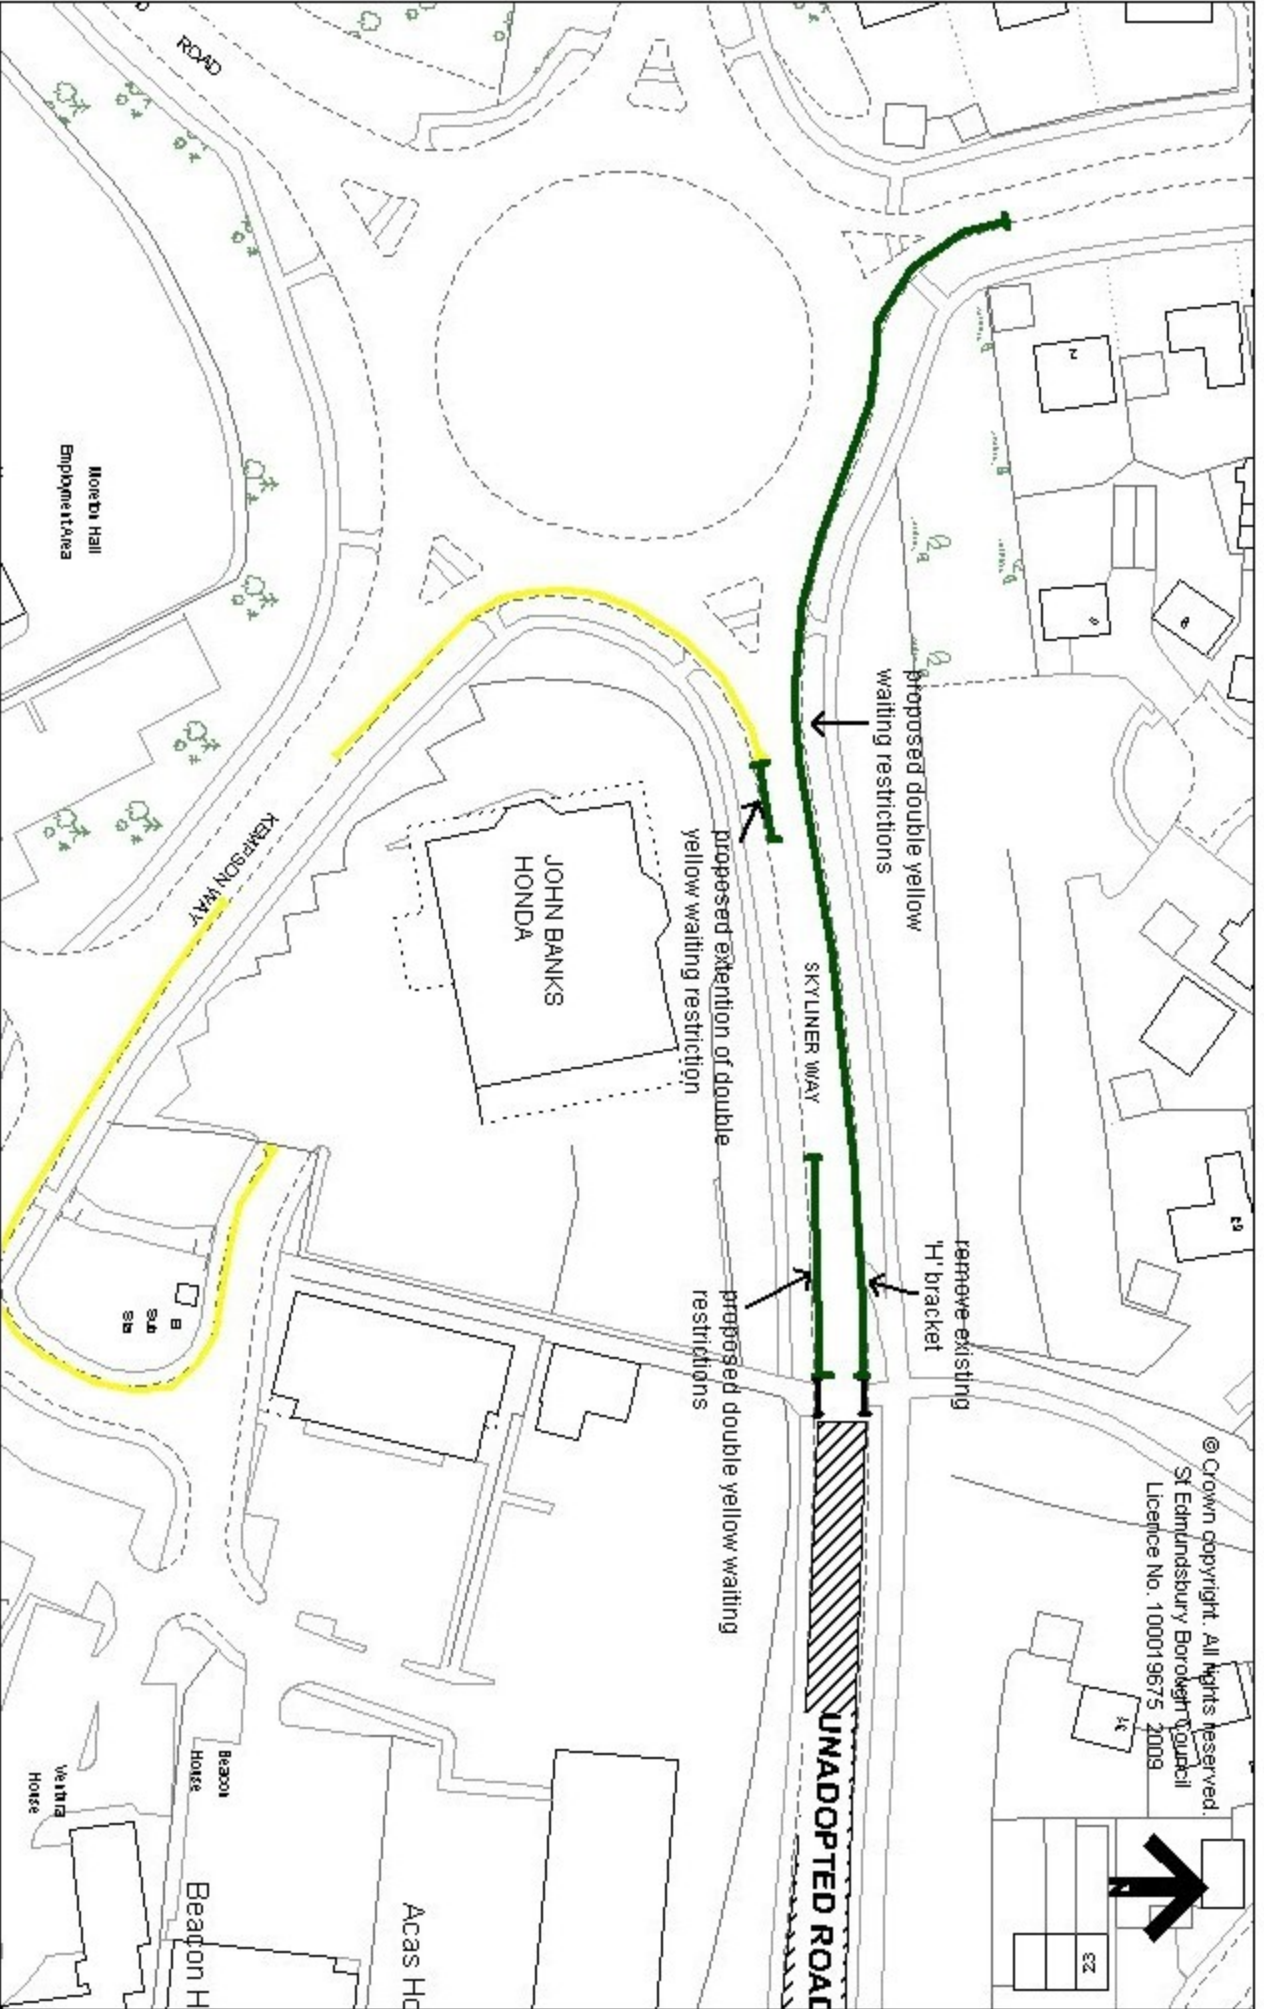

© Crown copyright. All rights reserved.  
St Edmundsbury Borough Council  
Licence No. 100019675 2009

- SKYLINER WAY, BURY ST EDMUNDS
-  = existing H brackets
-  = existing double yellow waiting restrictions
-  = proposed double yellow waiting restrictions